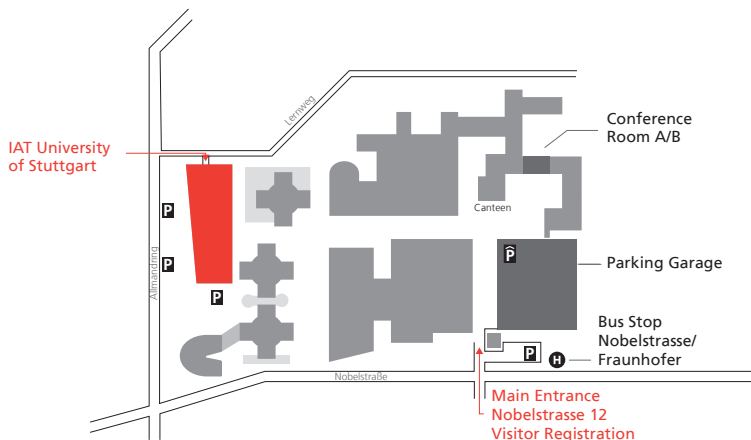

### How to find us:

IAT University of Stuttgart  
 Allmandring 35  
 70569 Stuttgart

### By S-Bahn (suburban rail)

From Stuttgart main station or the airport, take S-Bahn (suburban rail) line S1, S2 or S3 in the direction of Vaihingen as far as the stop "Universität" (university). Follow the exit sign "Wohngebiet Schranne/Endelbang". From here it is a 15 minute walk to the institute (about 900 m). Alternatively, take the bus line 84, 91, 92, 746, 747, 748 or 749 as far as the stop "Nobelstrasse".

### By car | Arriving on the A8

Autobahn from the direction of Karlsruhe or Munich, when you reach the Stuttgart interchange (Autobahnkreuz Stuttgart), turn onto the A81/A381 following the signs to Stuttgart-Zentrum (city center). Continue to the exit "Universität" (university), then turn left at the traffic lights into Universitätsstrasse, which leads into Nobelstrasse about 120 m later. The entrance to the Institute Center is on the right, just beyond the "Nobelstrasse" bus stop. Parking is available in the Institute Center's parking garage.